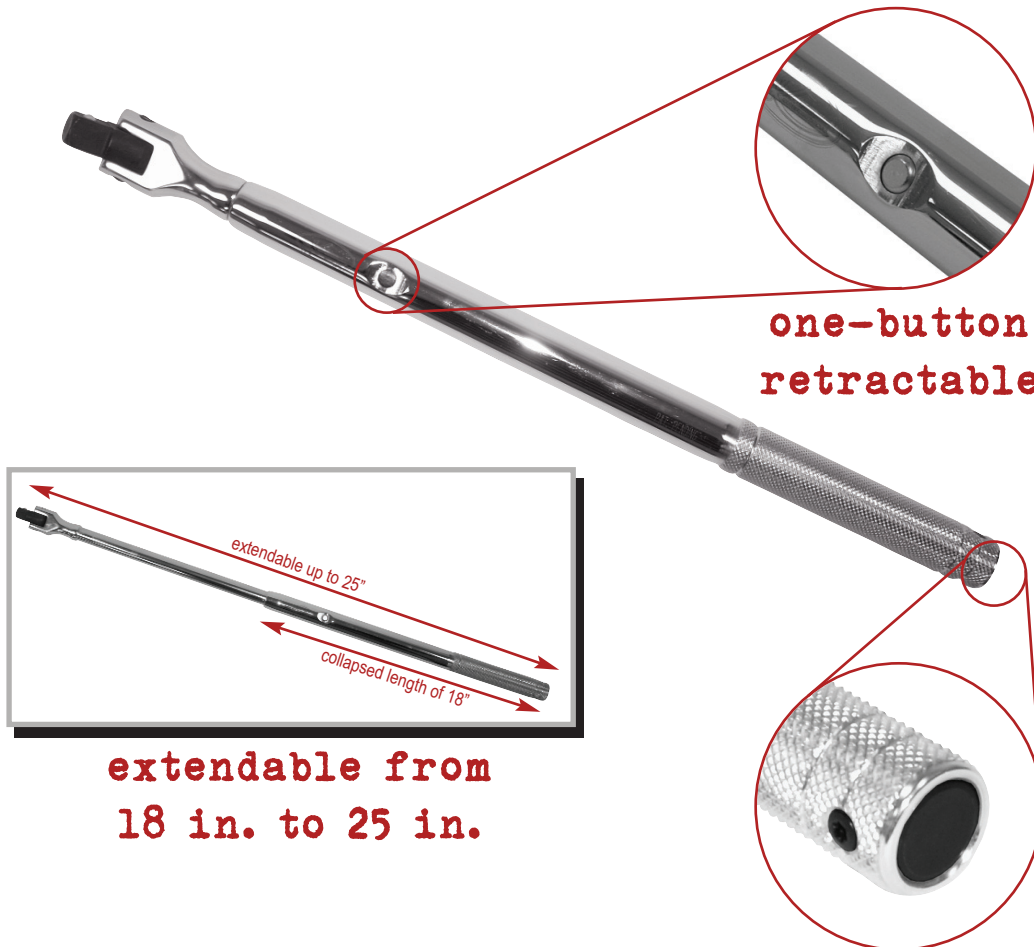

new products

KTI New Products
November 2009

1/2" Drive Extending Breaker Bar

**one-button
retractable**

**extension
release**

**extendable from
18 in. to 25 in.**

KTI-23082

Extending Breaker Bar

- 1/2" drive breaker bar
- extendable from 18" to 25"
- excellent for mobile technicians - fits in any standard tool box!
- laser-etched part number
- lab tested - destruction of 6800 in./lbs.
- durable chrome vanadium construction
- lifetime warranty
- patent pending