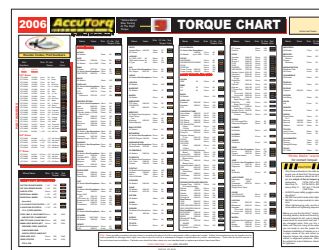

Locking O-Rings

ACC-20-3103

For use with heavy duty torque sockets.

Locking Pins

ACC-20-3102

For use with heavy duty torque sockets.

Torque Chart

ACC-10-0103

Easy-to-read, color coded chart. Lists applications for most foreign and domestic vehicles.

5-Slot Storage Bracket

ACC-10-0100

4-Slot Heavy Duty Storage Bracket

ACC-20-3100