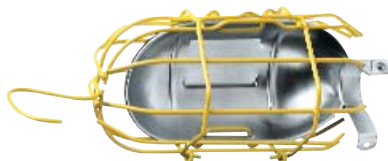

Lighting & Accessories

Trouble Light Replacement Parts

Metal Guard
KTI-73350

Handle/Switch Assembly-Yellow
KTI-73351

Metal Guard & Handle Assembly Combination
KTI-73355

Industrial Guard w/ Rotating Hook
KTI-73349