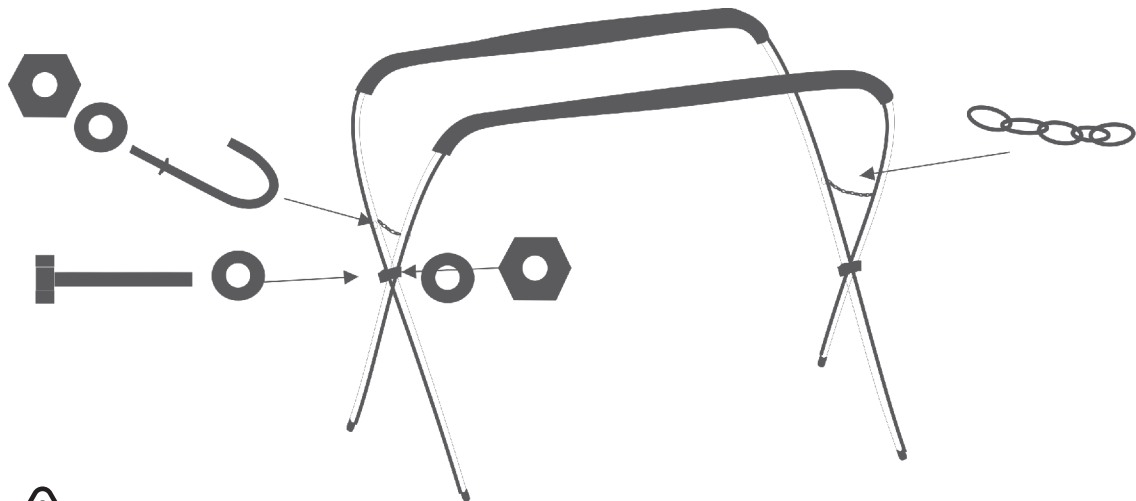

KTI-79750

Work Stand Adjustable Foldable 500Lbs

! **WARNING:** Cancer and Reproductive Harm - www.P65Warnings.ca.gov

- | | | | | | | | |
|----|---|------------------|------|----|--|------------------------|-------|
| 1. |  | Bolts M8X38 | 4PCS | 2. |  | Nuts M8 | 6PCS |
| 3. |  | Bolts M8x60 | 2PCS | 4. |  | Chains | 2PCS |
| 5. |  | Washers 8x3.0x30 | 2PCS | 6. |  | Washers 8x1.0x16 | 12PCS |
| | | | | 7. |  | Tip Replacement (4Pcs) | |

NO.	Name	Q'ty
	BOLTS (M8x38mm)	4
	NUTS(M8)	6
	BOLTS(M8X60)	2
KTP-79750-4	CHAINS REPLACEMENT	2
	WASHERS (8x30x3mm)	2
	WASHERS (8x16x1mm)	12
KTP-79750-7	TIP REPLACEMENT	4